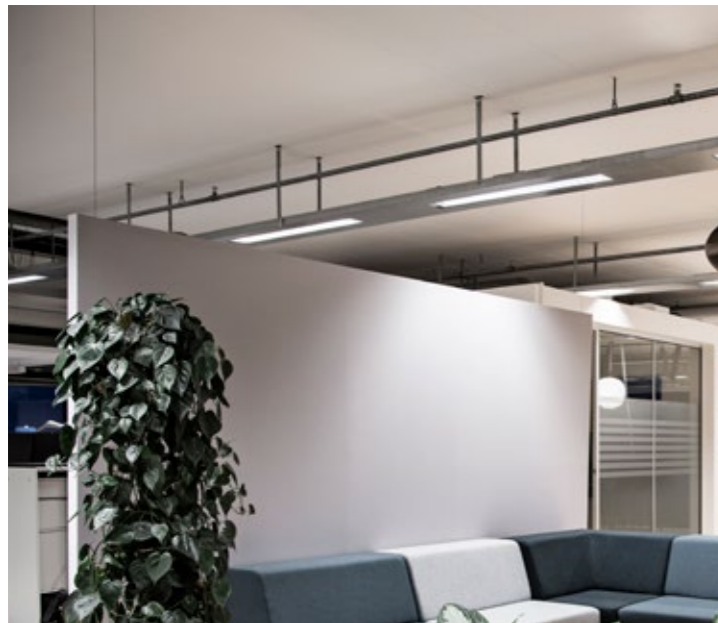

Above You / Custom size with integrated light fixture, Canvas: Eggshell white

Hang With Me / Custom oversize, Canvas: Colored texture

On The Wall 60 / Standard sizes,
Canvas: Hofo visual identity

I Got Your Back / Custom sizes on Montana Grid System, Canvas: Colored texture