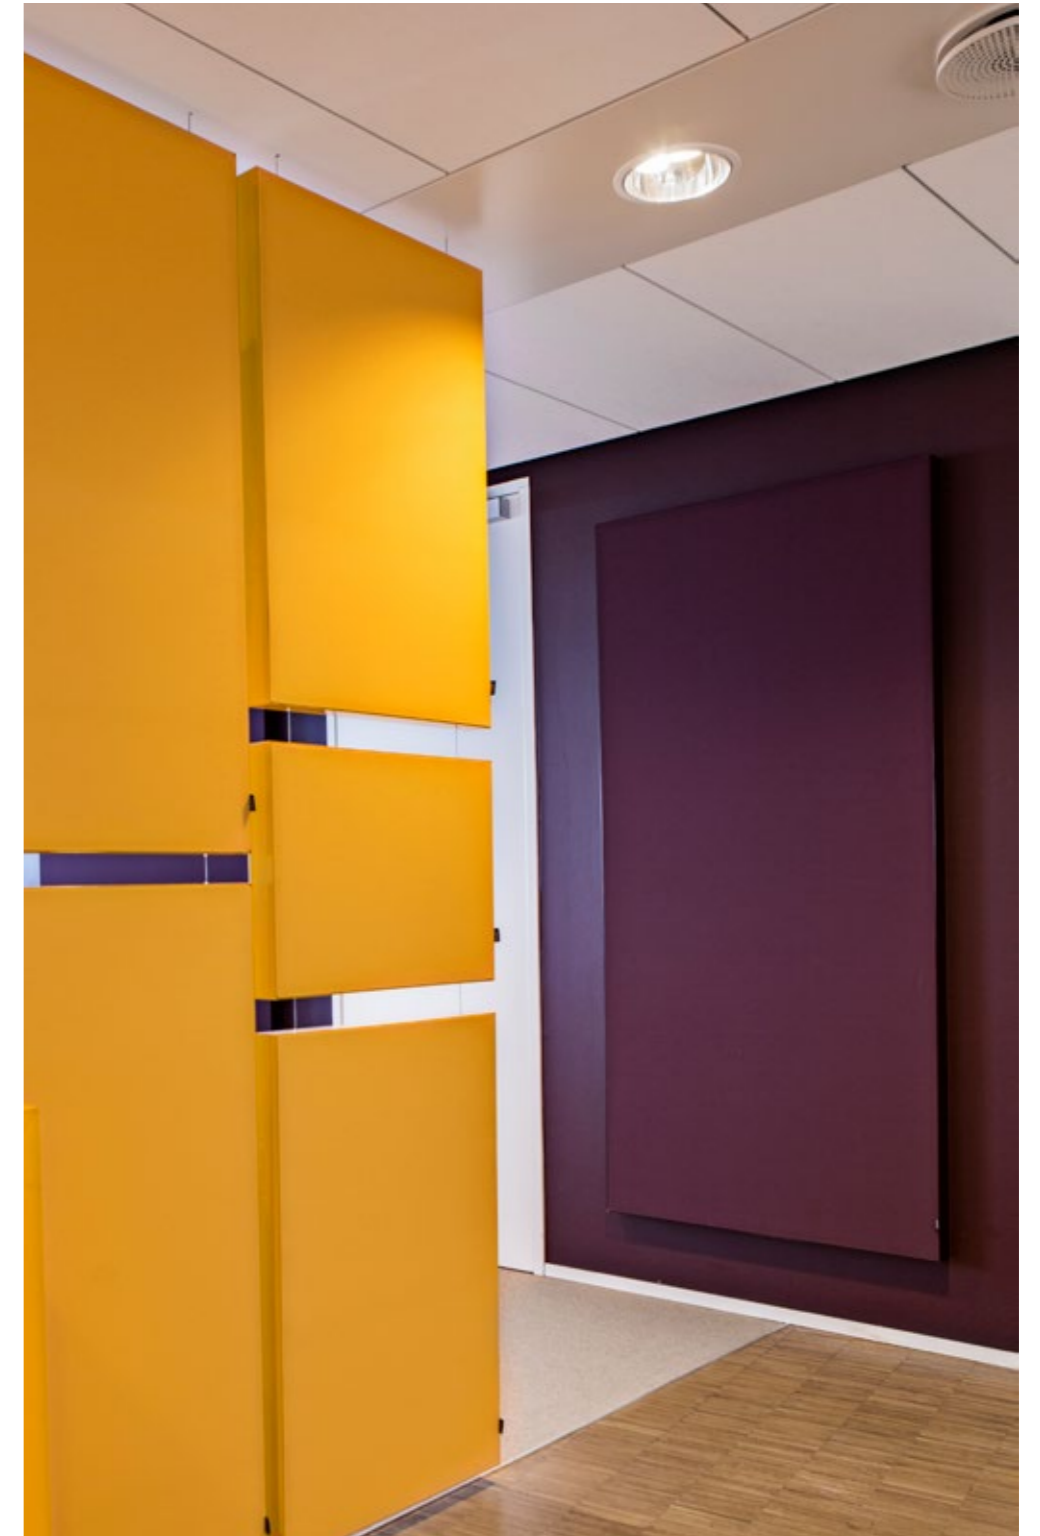

Hang With Me / 2 x columns, artwork: colored textures