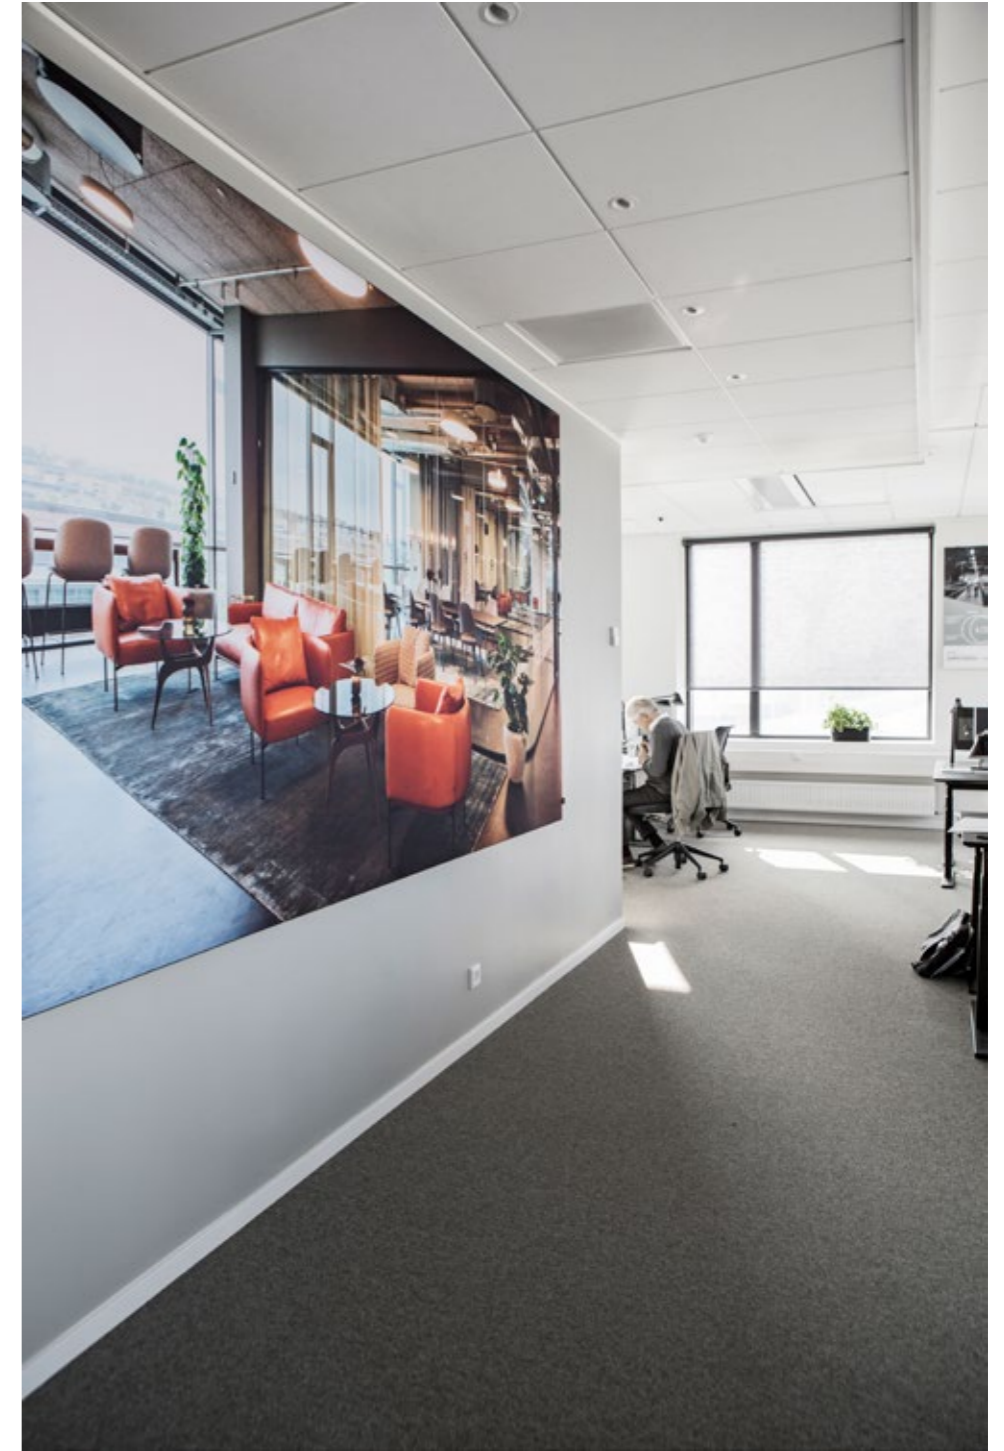

On The Wall 60 / Custom sizes, Canvas: Sweco visual identity