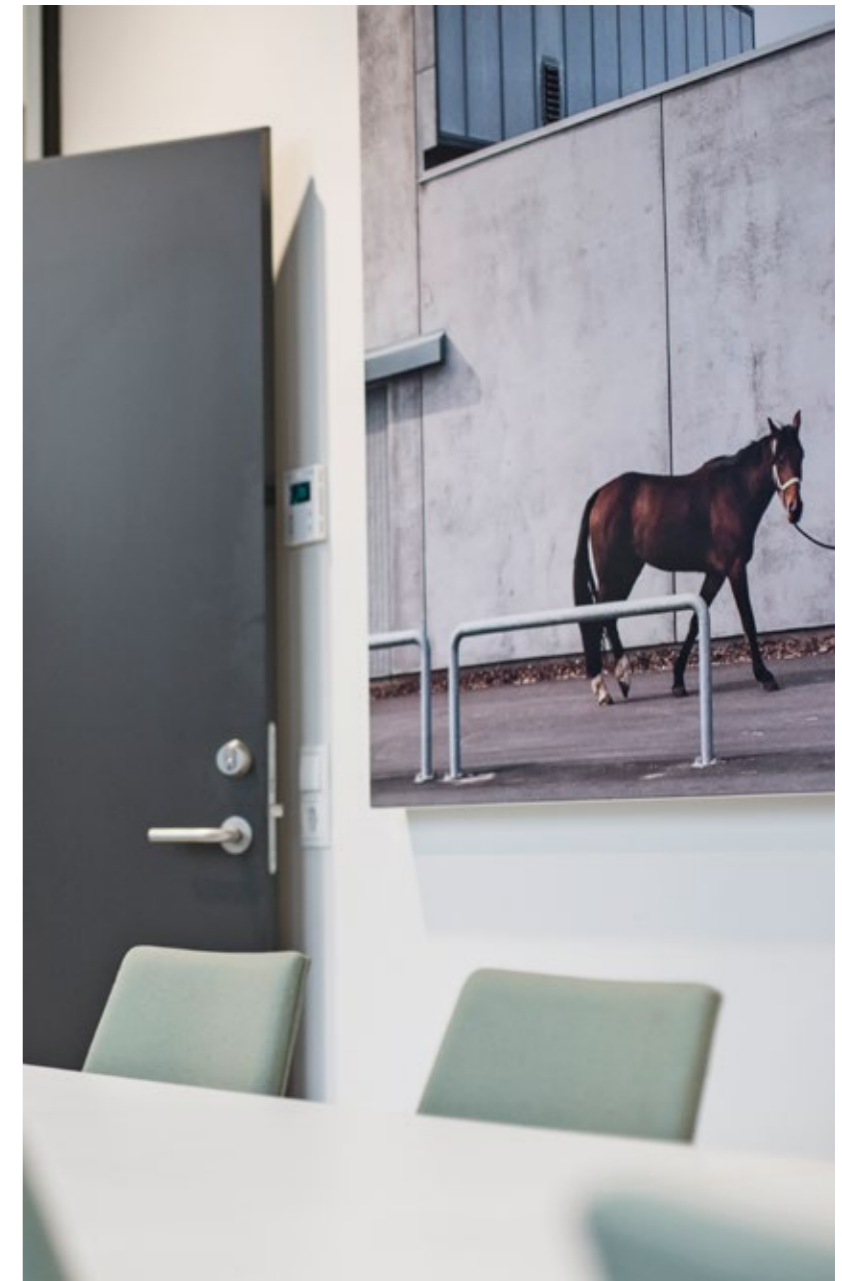

On The Wall 60 / Custom size,
Canvas: The Danish Building & Property Agency visual identity

On The Wall 60 / Custom size,
Canvas: The Danish Building & Property Agency visual identity

The Coffee Collective